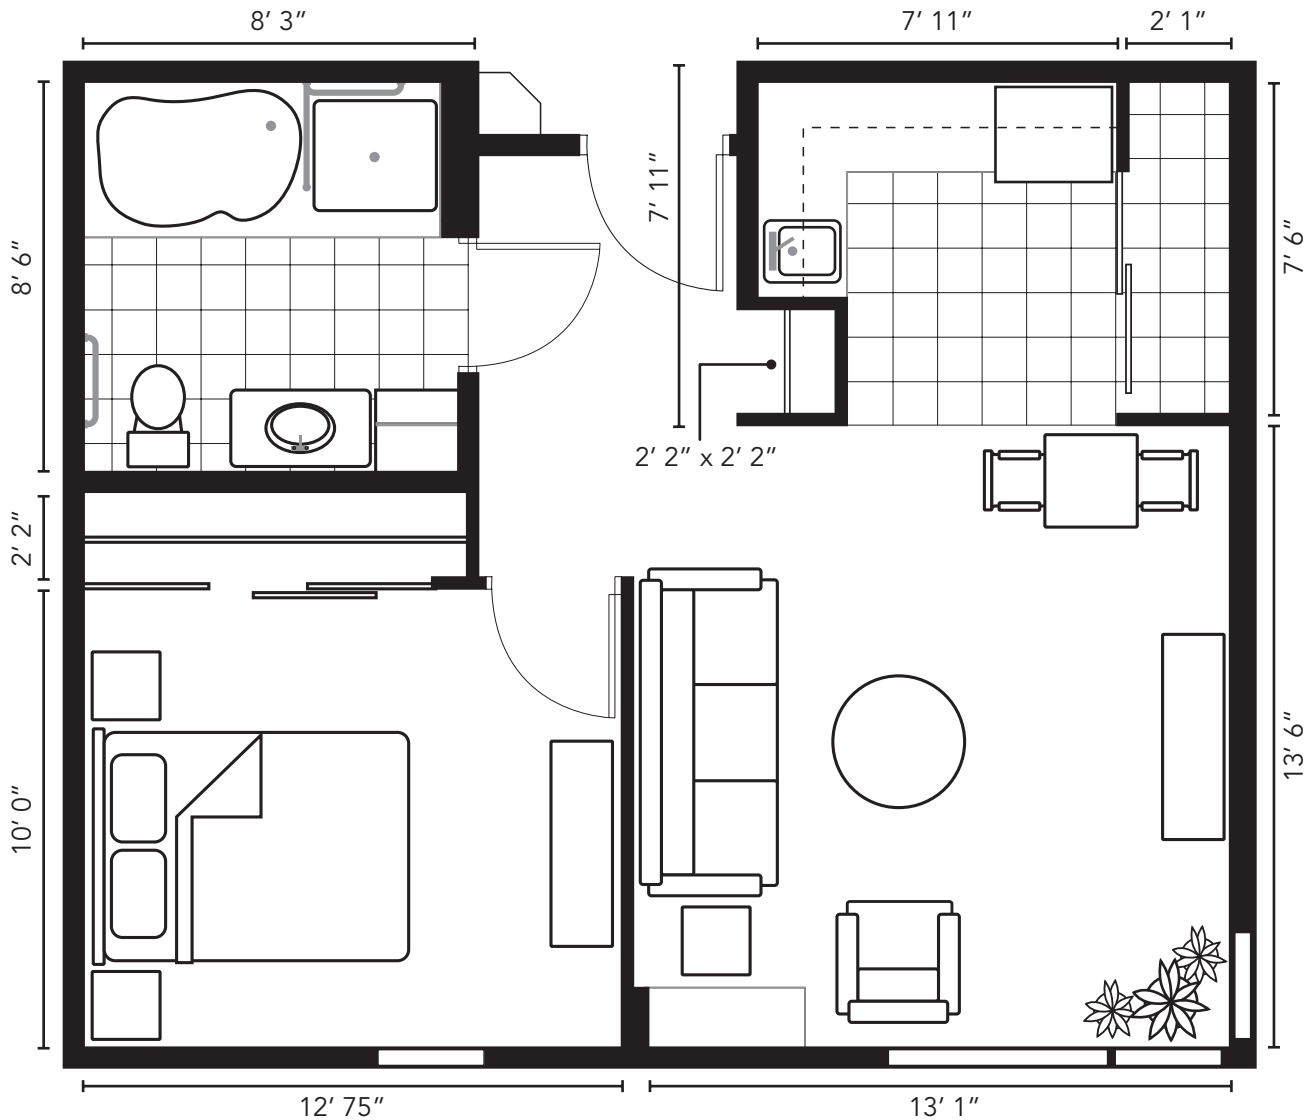

*Live Life Here.*

the **Aspen**

Bedrooms: 1  
Square Footage: 594

*The Landing*  
at  
RIVERWOOD SQUARE

*Live Life Here*

Strategically located at corners of the Landing, these feature one-bedroom units boast large floor to ceiling corner windows to take in views of the Red River, St. Vital Park, or the bustle of the city. The Aspen features a large 8'x8' bathroom with separate shower that is tastefully appointed with bathroom furnishings from the Debbie Travis design collection. The roomy kitchenette features exquisite cabinetry, modern stainless steel appliances, and a large storage closet.